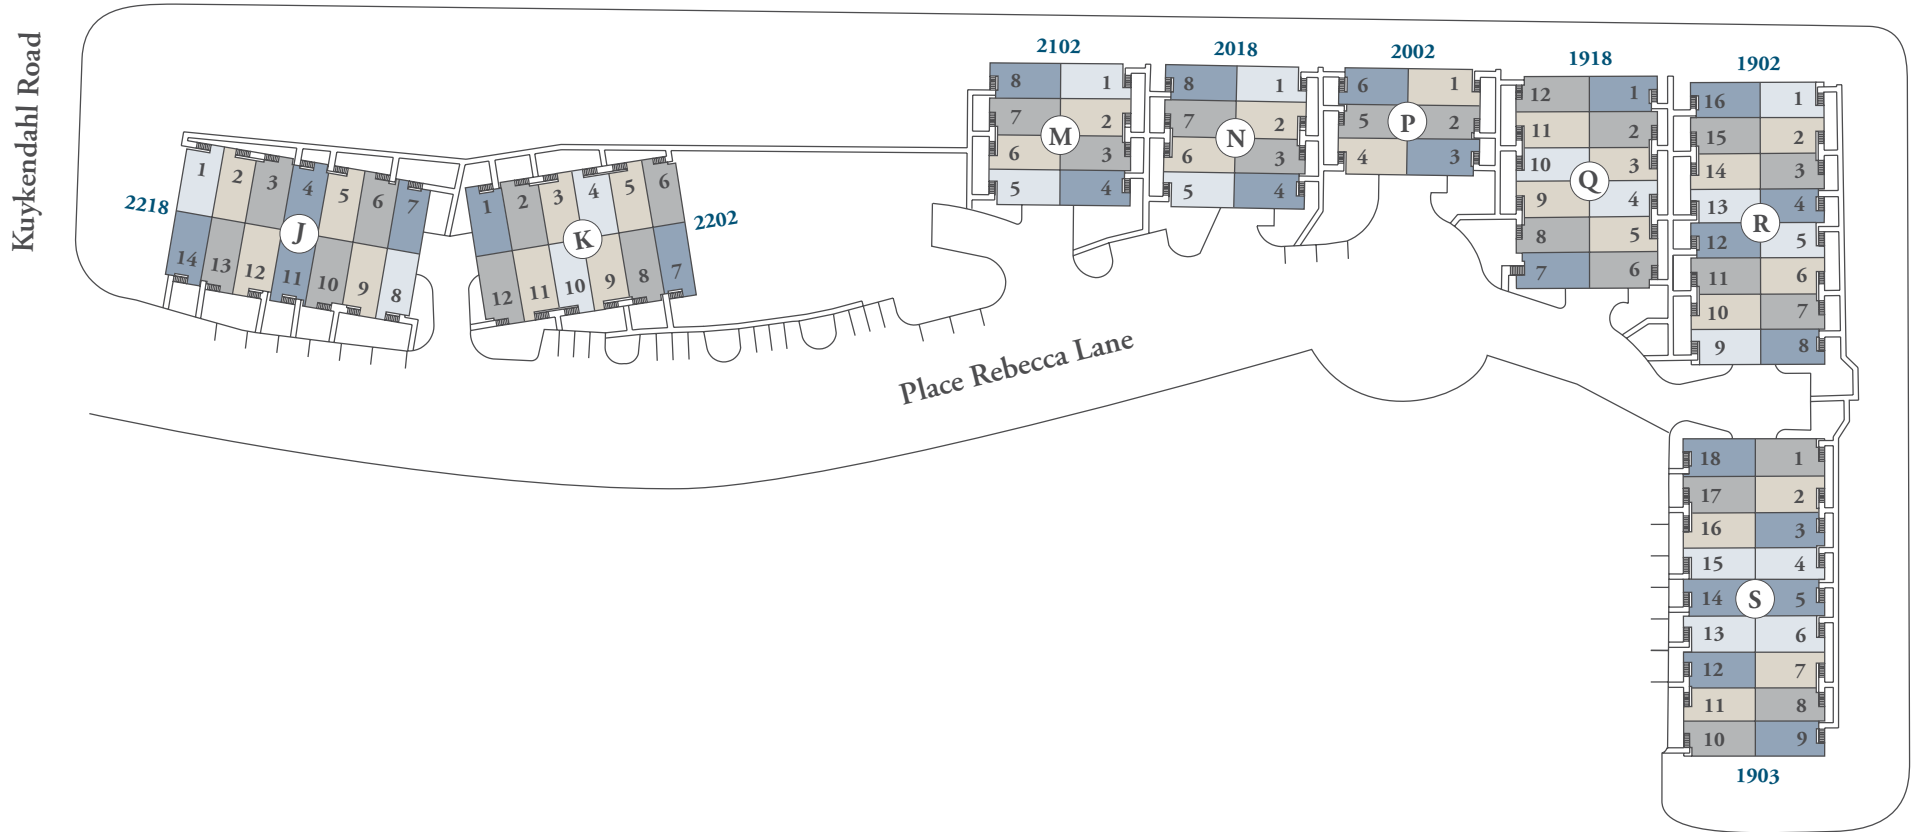

Bellaria

TOWNHOMES

2218 Place Rebecca Ln. | Houston, TX 77090 | Ph: 281.537.1277 | F: 281.537.0929 | bellaria-townhomes.com

* Square Footage Approximate

UNIT MIX

BOLERO

2 Bed / 1 ½ Bath
1427 SqFt.*

DULCE

2 Bed / 2 ½ Bath
1424 SqFt.*

FIGARO

2 Bed / 2 ½ Bath
1427 SqFt.*

ILLARA

2 Bed / 1 ¾ Bath
1436 SqFt.*